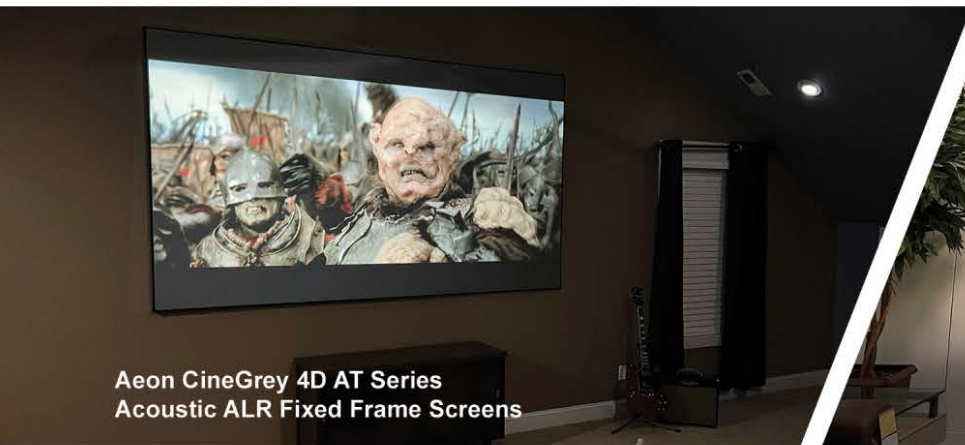

Kestrel Tab-Tension CLR®/ CLR® 3 Series
Electric Floor-Rising Screen
Undoctored images of actual projector presentation

CEILING AMBIENT LIGHT REJECTING PROJECTOR SCREENS FOR BRIGHT ROOM ENVIRONMENTS FROM ELITE SCREENS

Available in various formats from motorized, fixed, and portable solutions.

Aeon StarBright CLR® 16 Screen Series

Aeon CineGrey 4D AT Series
Acoustic ALR Fixed Frame Screens

Starling Tab-Tension CLR®/ CLR® 3 Series
Electric Drop-Down Screen